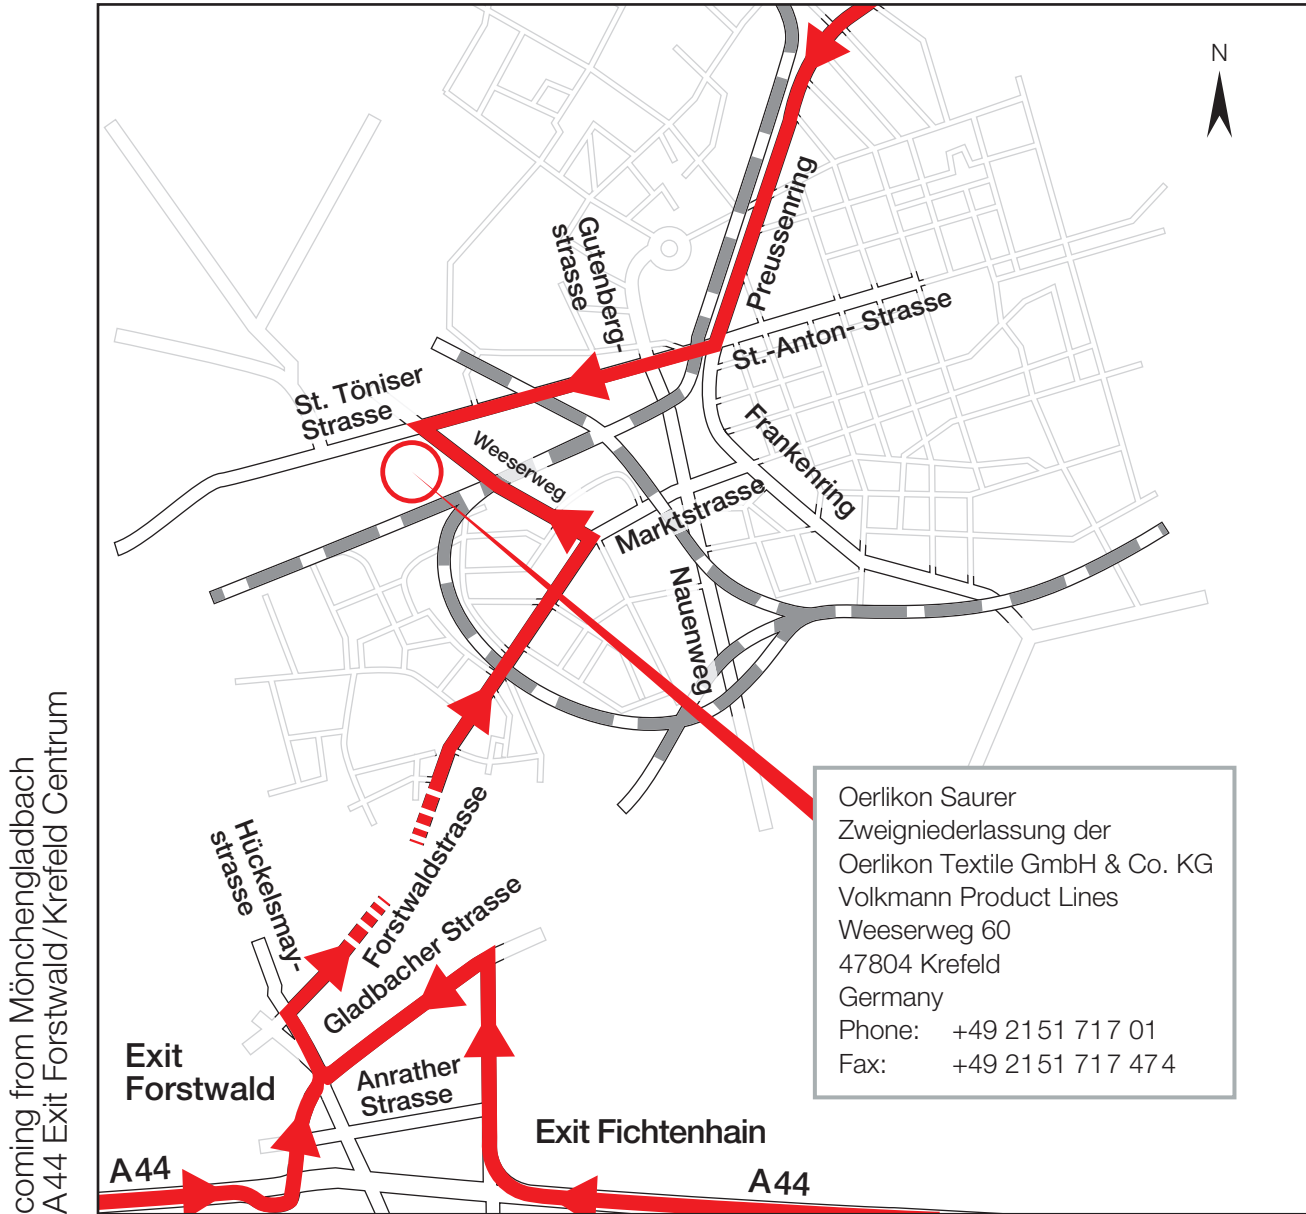

**Krefeld**

coming from Kamp Lintfort/Nijmegen  
A57 Exit Gartenstadt

coming from Mönchengladbach  
A44 Exit Forstwald/Krefeld Centrum

coming from Düsseldorf/Köln  
A44 Exit Fichtenhain

**Plane:**  
Airport Düsseldorf

**Railway:**  
Krefeld main station  
50 min. from main station Düsseldorf RE, RB, S

**Car/ Taxi:**  
23 min. / 21 km from airport Düsseldorf,  
5 min. / 3 km from main station Krefeld

**Motorway:**  
A 57/E 31, A 44